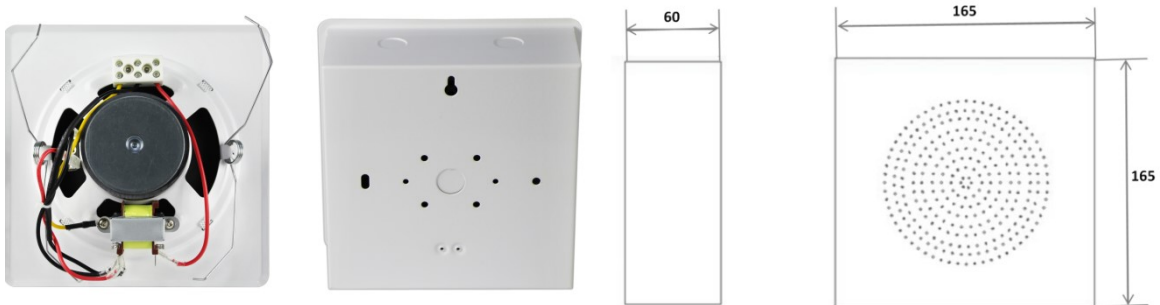

## Feature:

- Compliant with the EN54-24 standards
- Commercial fireproof wall mount speaker with 100V/70V transformer
- Ideal for school, office, hotel and airport voice evacuation and PA system
- Rated power output 1.5W-3W-6W at 100V
- 5" full range driver unit
- Line input 100V or 70V with transformer
- Ceramic connector, fire dome, 95°C fire-resistant cable and thermal fuse
- Steel enclosure, steel grille and fire dome in white
- Wall mount or surface mount quick installation by screw hole

## Specification:

|                    |  |
|--------------------|--|
| Model              | FWS-56MEN  |
| Description        | EN54-24 Wall Mount Speaker                           |
| Rated Power Output | 1.5W-3W-6W   |
| Line Input         | 100V or 70V  |
| Frequency Response | 120-10KHz  |
| SPL(@1W/m)         | 92dB/Max 99dB  |
| Speaker Unit       | 5" full range driver unit                            |
| Dimension          | 165×165×60mm   |
| Material           | Steel enclosure, steel grille and fire dome in white |
| Mounting Way       | Quick installation by hanging screw hole             |
| Weight             | 1.4kg  |

## Dimension & Side View: