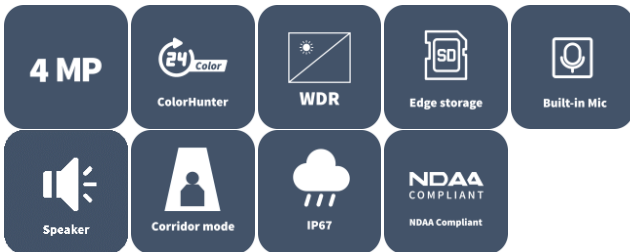

4MP HD ColorHunter Mini IR Fixed Bullet Network Camera IPC2124LE-ADF28KMC-DL

Specifications

Model	IPC2124LE-ADF28KMC-DL
Camera	
Max Resolution	4 MP
Sensor	1/3.0" CMOS
Min. Illumination	Colour: 0.003 lux (F1.6, AGC ON) 0 Lux with light
Day/Night	IR-cut filter with auto switch (ICR)
Shutter	Auto/Manual, 1 ~ 1/100000s
Adjustment Angle	Pan: 0° ~ 360°, Tilt: 0° ~ 90°, Rotate: 0° ~ 360°
S/N	>52 dB
WDR	120 dB
Lens	
Focal Length	2.8 mm
Iris Type	Fixed
Iris	F1.6
Field of View (H)	97.0°
Field of View (V)	52.2°
Field of View (D)	107.5°