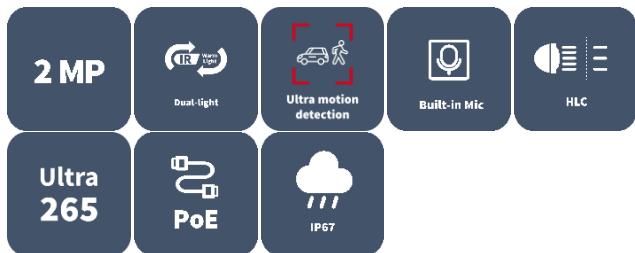

2MP HD Smart Dual Light Fixed Bullet Network Camera IPC2122LB-AF28K-DL2

Features

- High quality image with 1080P, 1/3.0" CMOS sensor
- 1080P (1920 × 1080)@25/30 fps; 720P (1280 × 720)@25/30 fps
- Smart dual-light ensures high quality image
- Ultra 265, H.265, H.264
- Supports ultra motion detection
- Built-in mic
- Up to 30 m (98.4 ft.) IR and warm light distance
- MicroSD, up to 512 GB
- IP67 protection
- 3-axis
- Supports PoE power supply

Specifications

Model	IPC2122LB-AF28K-DL2
Camera	
Max Resolution	2 MP
Sensor	1/3.0" CMOS
Min. Illumination	Color: 0.005 Lux (F1.6, AGC ON), 0 Lux with light
Day/Night	IR-cut filter with auto switch (ICR)
Shutter	Auto/Manual, 1 ~ 1/100000s
Adjustment Angle	Pan: 0° to 360°, Tilt: 0° to 90°, Rotate: 0° to 360°
S/N	>52 dB
WDR	DWDR
Lens	
Focal Length	2.8 mm
Iris Type	Fixed
Iris	F1.6
Field of View (H)	92.6°
Field of View (V)	51.1°
Field of View (D)	105.8°
Lens Type	Fixed
DORI	
DORI Distance (Lens)	2.8 mm
DORI Distance (Detect)	46.7 m (153.2 ft)
DORI Distance (Observe)	18.7 m (61.4 ft)
DORI Distance (Recognize)	9.3 m (30.5 ft)
DORI Distance (Identify)	4.7 m (15.4 ft)
Illuminator	
Supplemental Light	Dual light
Illumination Distance (IR)	30 m (98.4 ft)
Illumination Distance (Warm Light)	30 m (98.4 ft)
Wavelength	850 nm
Video	
Video Compression	Ultra 265, H.265, H.264
H.264 Code Profile	Baseline profile, Main profile, High profile
Frame Rate	Main Stream: 1080P (1920 × 1080), max. 30 fps; 720P (1280 × 720), max. 30 fps Sub Stream: 640 × 360, max. 30 fps; 2CIF (704 × 288), max. 30 fps; CIF (352 × 288), max. 30 fps
Video Bit Rate	128 Kbps to 6144 Kbps
U-code	Support
OSD	Up to 4 OSDs
Privacy Mask	Up to 4 areas
ROI	Support
Video Stream	Dual streams